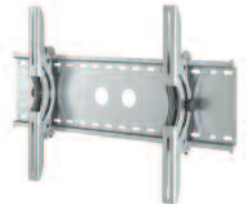

Easy to get.

Sanus products can be found at thousands of retail locations nationwide. Please visit www.sanus.com where you'll find a wealth of A/V furnishings. And while you're there, use the dealer locator to find a store near you.

There's even a line of heavy-gauge steel models designed for 32" to 60" flat panel plasma and LCD TVs.

The machined aluminum finish is the perfect match for the sleek, modern look of today's flat panel TVs